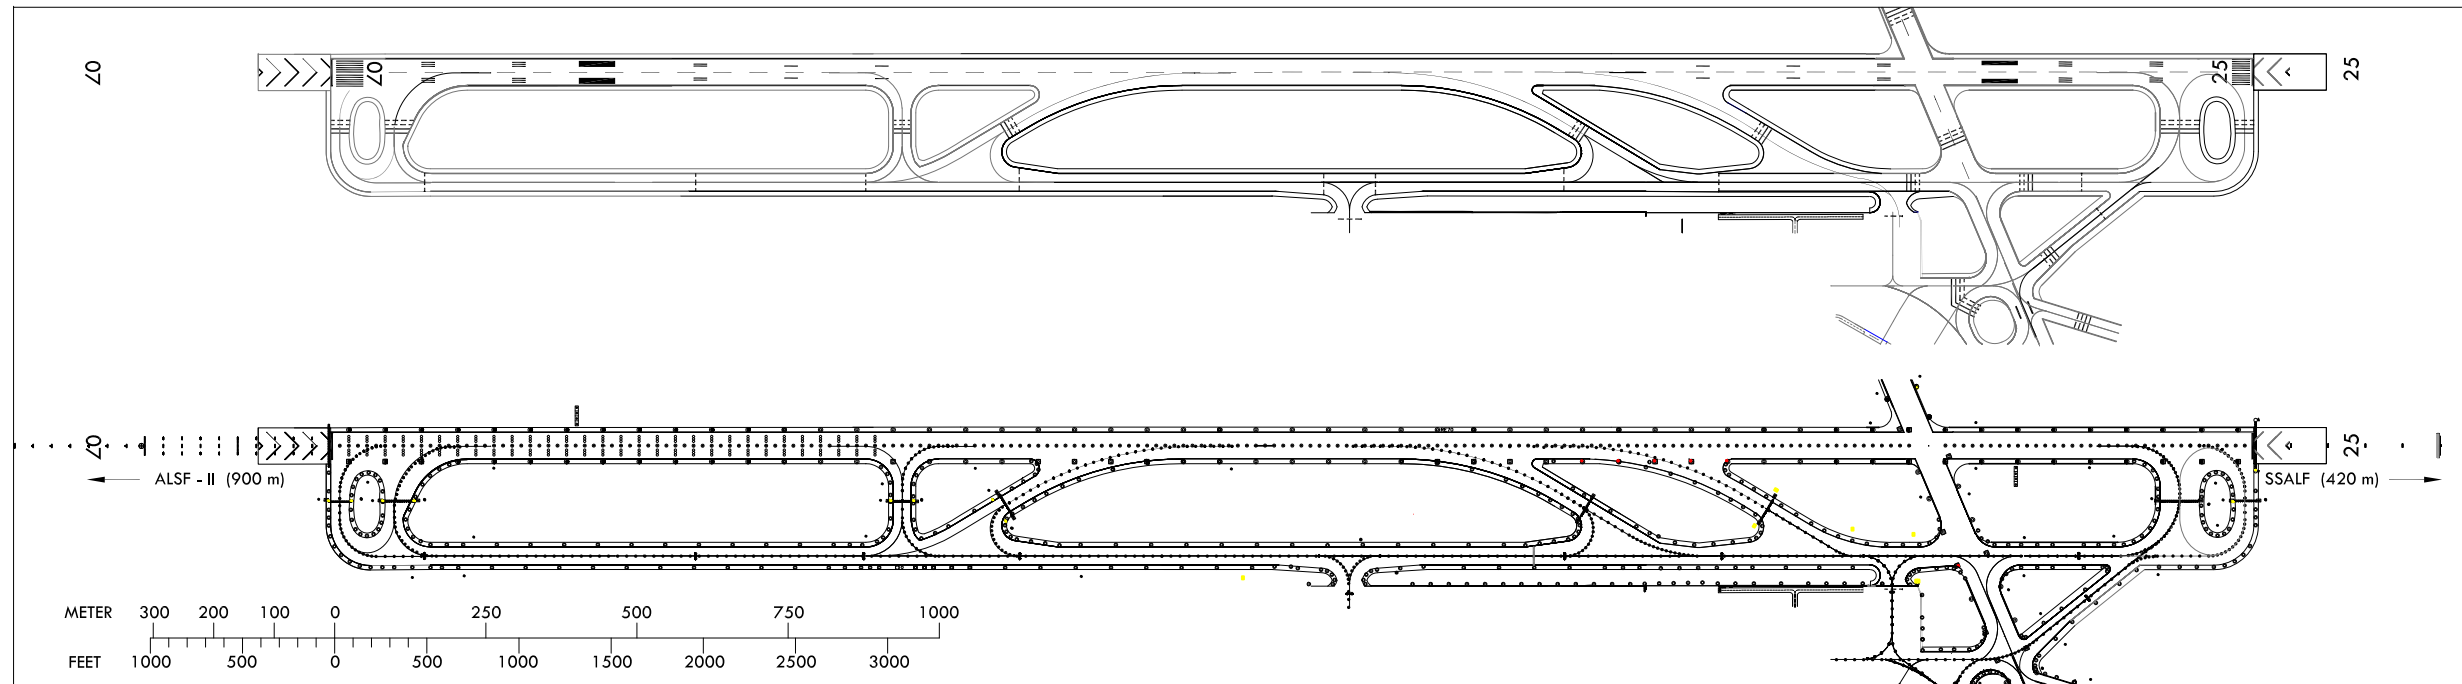

AERODROME
CHART - ICAO

33° 30' 44" N
126° 29' 34" E

ELEV 36 m

TWR 118.1 236.6
GND 121.65

JEJU / Jeju Intl

Change : ACFT stands, hot spot and TWY information.

LIGHTING AND
MARKING CHART

JEJU / Jeju Intl

LIGHTING AND MARKING AIDS RWY 07/25 AND EXIT TWY

LIGHTING AND MARKING AIDS RWY 13/31 AND EXIT TWY