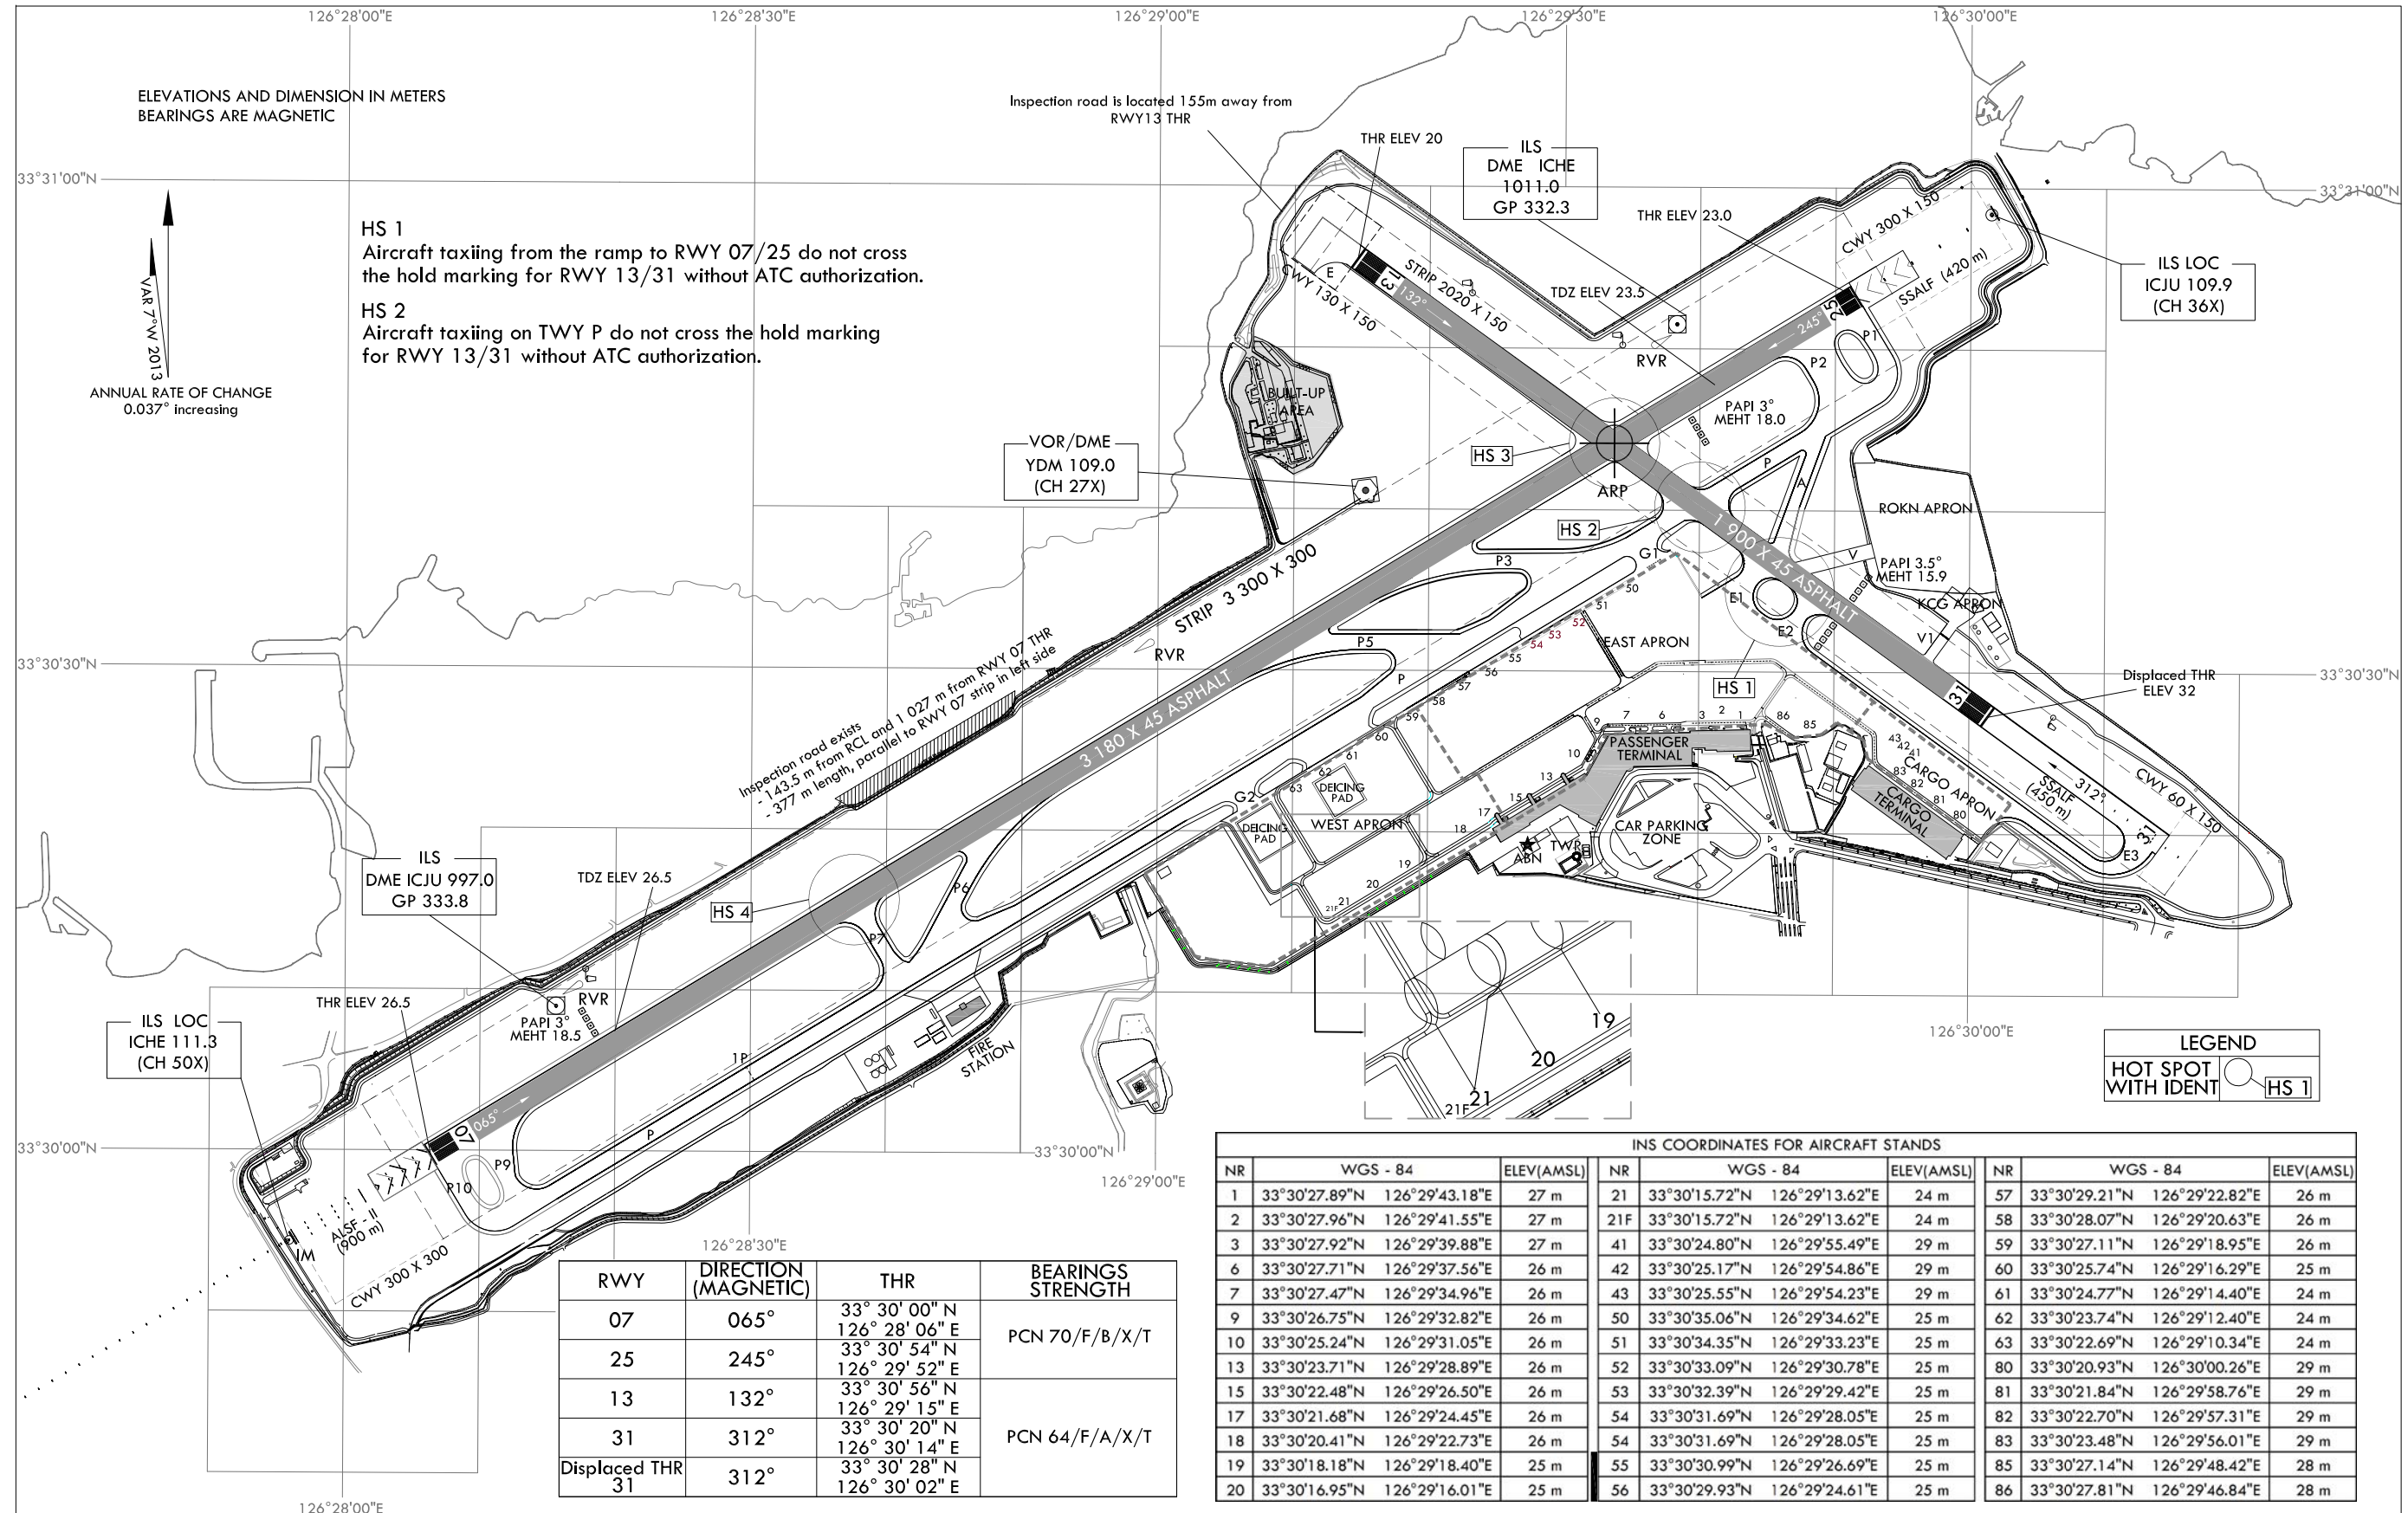

AERODROME
CHART - ICAO

33° 30' 44" N
126° 29' 34" E

ELEV 36 m

TWR 118.1 236.6
GND 121.65

JEJU / Jeju Intl

Change : ACFT stands, hot spot and TWY information.

LIGHTING AND
MARKING CHART

JEJU / Jeju Intl

LIGHTING AND MARKING AIDS RWY 07/25 AND EXIT TWY

LIGHTING AND MARKING AIDS RWY 13/31 AND EXIT TWY